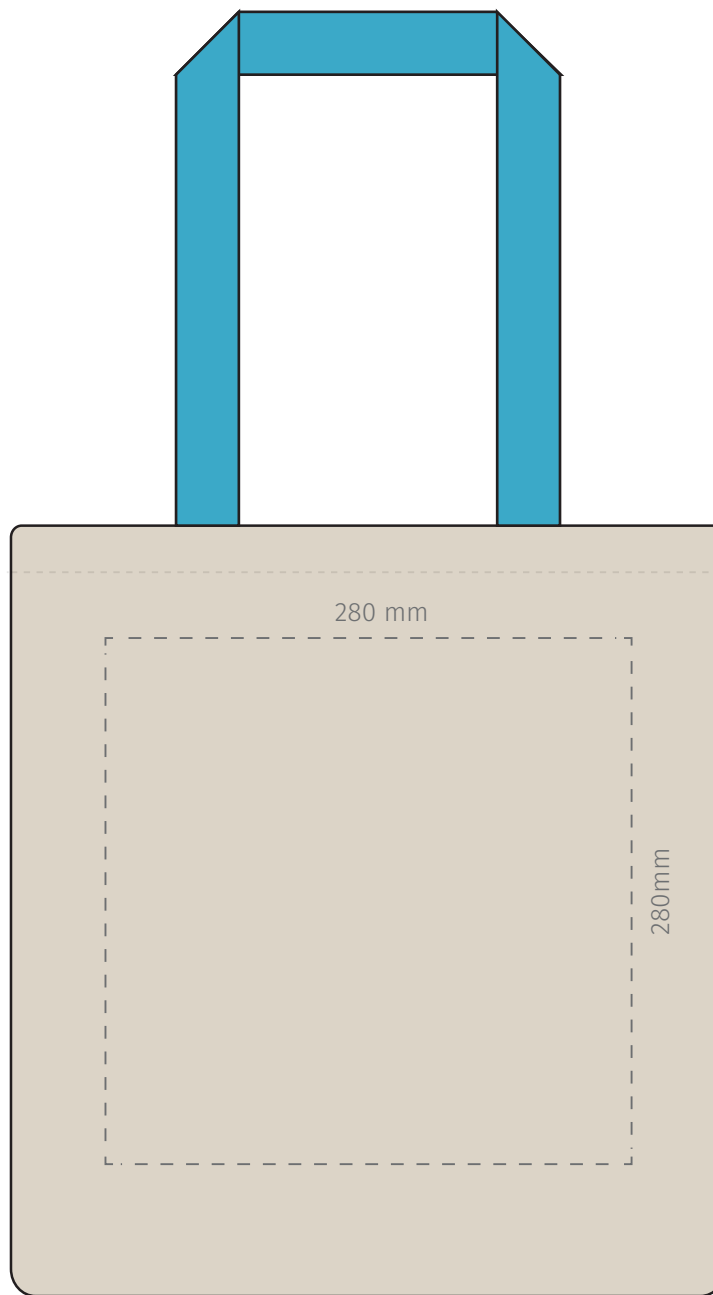

TEMPLATE:

■ COTTON TOTE BAG
WITH COLOURED WEBBING HANDLE

BRANDING - Screen

Max print area 280 x 280mm

Item shown at 25% actual size when viewed on A4 paper

TEMPLATE:
■ COTTON TOTE BAG
WITH COLOURED WEBBING HANDLE

BRANDING - Supacolour

Max print area 210 x 300mm

Item shown at 25% actual size when viewed on A4 paper