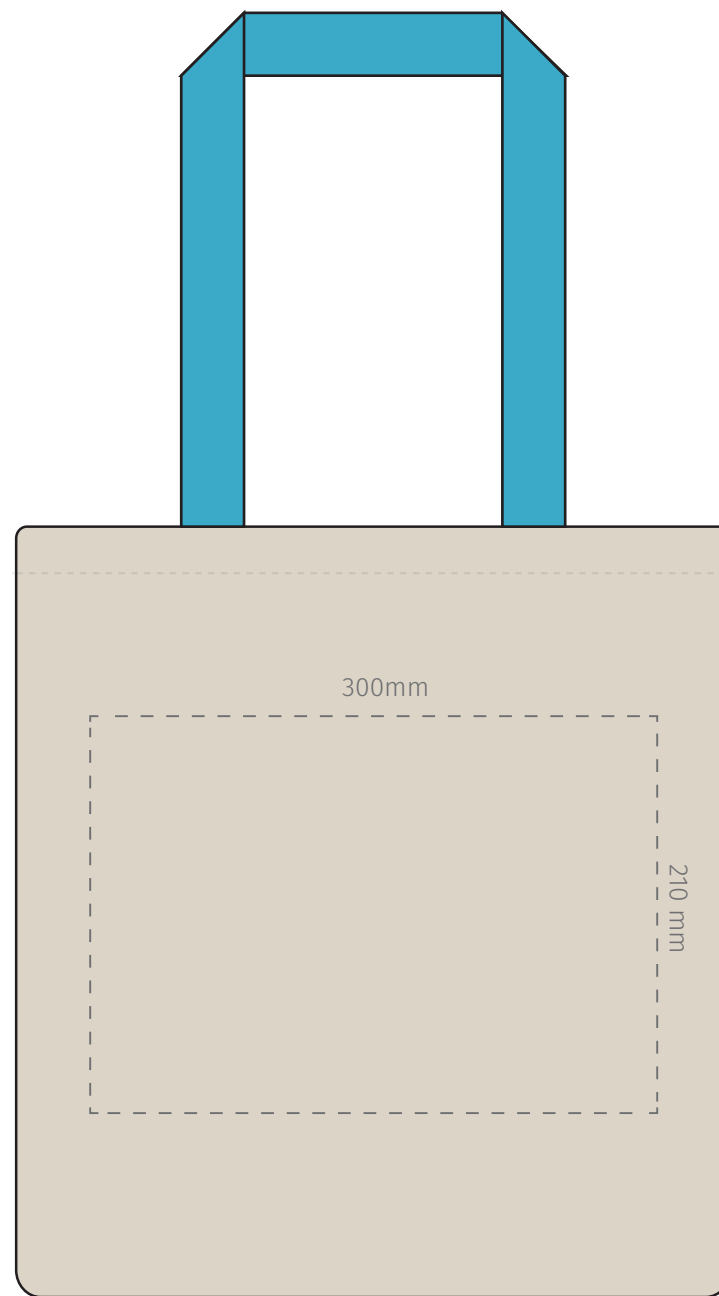

TEMPLATE:

■ COTTON TOTE BAG
WITH COLOURED WEBBING HANDLE

BRANDING - Screen

Max print area 280 x 280mm

Item shown at 25% actual size when viewed on A4 paper

TEMPLATE:
■ COTTON TOTE BAG
WITH COLOURED WEBBING HANDLE

BRANDING - Supacolour

Max print area 210 x 300mm

Item shown at 25% actual size when viewed on A4 paper