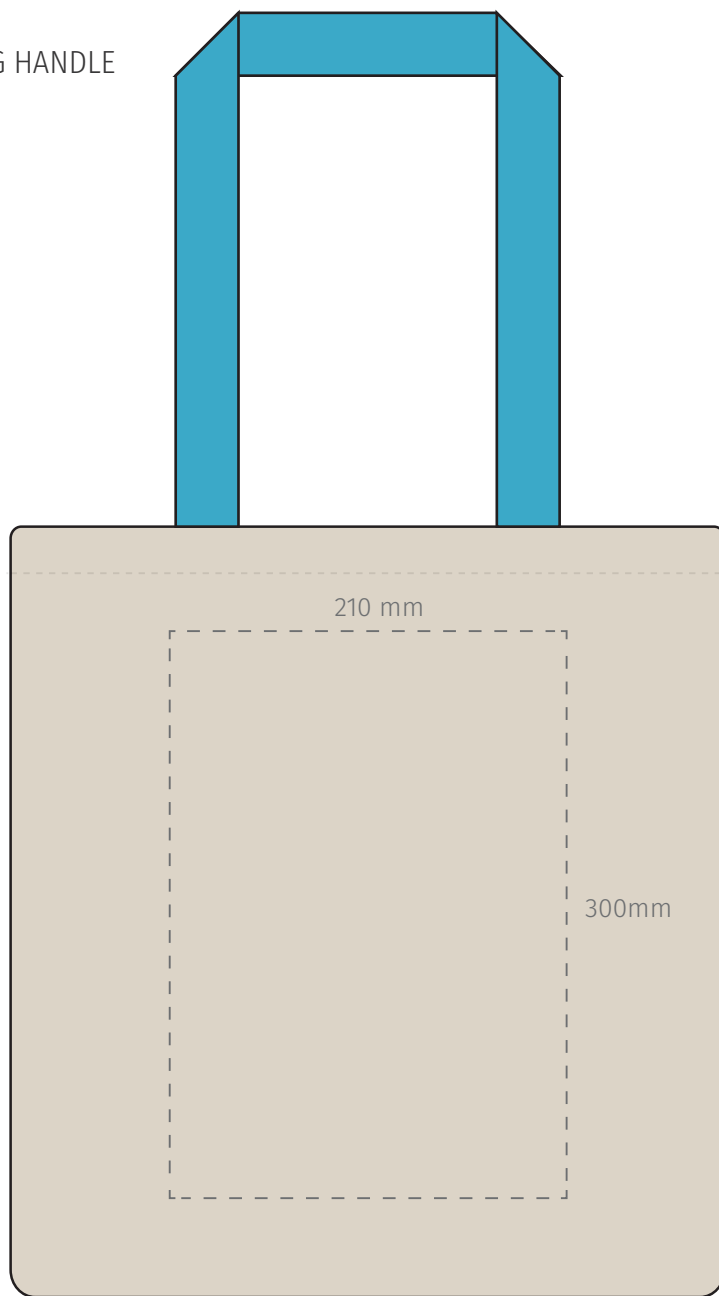

TEMPLATE:

■ COTTON TOTE BAG
WITH COLOURED WEBBING HANDLE

BRANDING - Screen

Max print area 280 x 280mm

Item shown at 25% actual size when viewed on A4 paper

TEMPLATE:
■ COTTON TOTE BAG
WITH COLOURED WEBBING HANDLE

BRANDING - Supacolour

Max print area 210 x 300mm

Item shown at 25% actual size when viewed on A4 paper